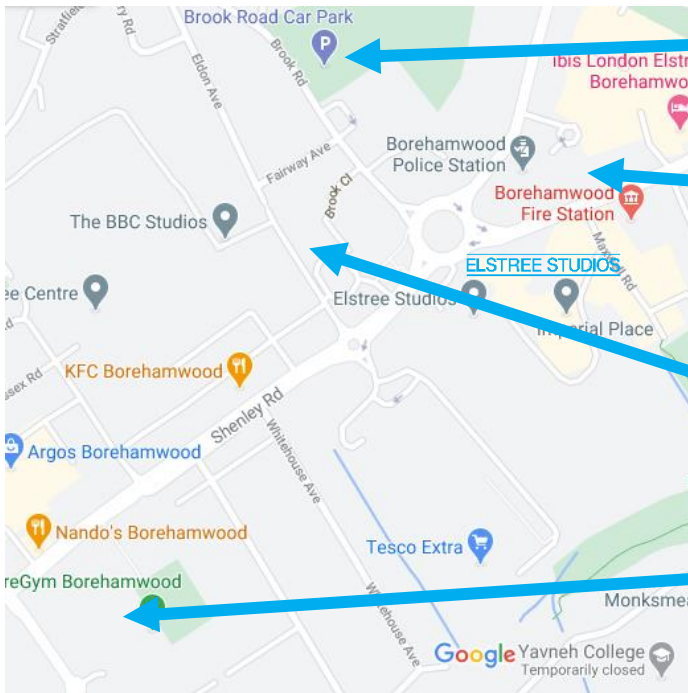

## LOCAL CAR PARK INFORMATION

Within walking distance from Elstree Studios:

**Brook Road Car Park, WD6 5HH**  
132 Spaces, 11 Disabled

**Civic Office Car Park, WD6 1WA**  
391 Spaces, 12 Disabled  
2 Twin/ 4 Spaces for Electric Car Charging

**Clarendon Road Car Park, WD6 1BD**  
42 Spaces, 3 Disabled

**Furzehill Road Car Park, WD6 2DG**  
208 Spaces, 6 Disabled

(Map from Google Maps)